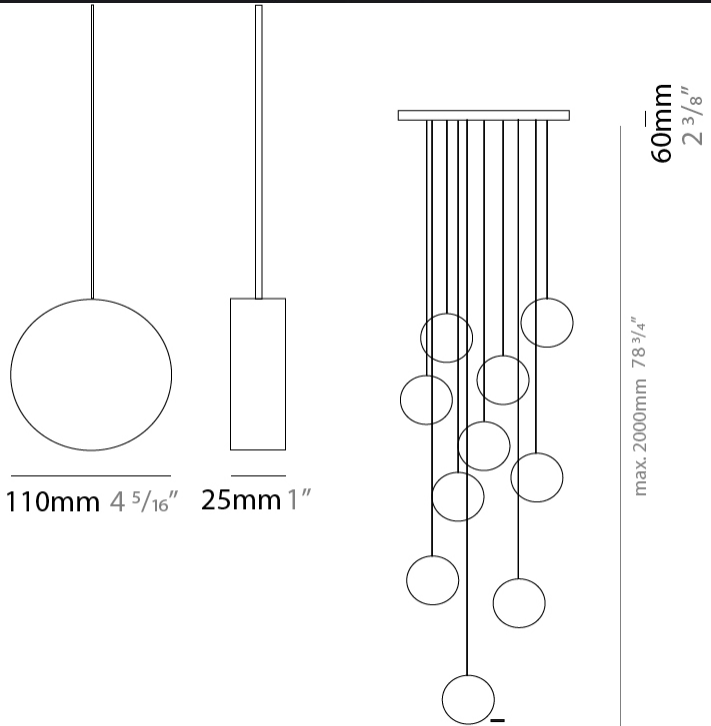

DO NOT DISTURB SUSPENSION

D131561-

base number _____
Finish _____
Options _____

1. To build a product code in our configurator select the specify button on the base model # product page
2. To build a manual product code on this datasheet choose from the options listed below in blue font and add the suffix to the base model #

GENERAL

Series: Do Not Disturb
Brand: Knikerboker
Division: Design
Mounting Type: Suspension
Mounting Location: Ceiling
Subcategory: Pendant

PHYSICAL

Shape: Round
Diameter (mm): 500
Diameter (in): 19 11/16
Extension (mm): 1500
Extension (in): 59 1/16
Light Distribution: Direct / Indirect
Diffuser: Opal
Fixture Finish: EWH / EBK / MAN / COF / PRD / SLF / GLF / CLF / BRL
Fixture Material: Aluminum
Cable Details: Silicion Coaxial Cable 1500 / 59 1/16

ELECTRICAL

Lamp Type: LED
Input Wattage (W): 80
Total Output Wattage (W): 70
Dimming: Non-Dimmable / 0-10V Dimming
Driver Included: Yes
Driver Location: Integrated
Driver Type: Constant Voltage - Universal
Driver Class: Class 2
Input Voltage (V): 120 - 277
Output Voltage (V): 24
Upon Request: Remote: Phase dimming @120Vac only

LED

Number of LEDs: 10
Color Temperature (°K): 3000
Max. Delivered Lumen (lm): 10000
CRI: >85 CRI
Lamp Life (hrs): 50000

OPTICAL

RATINGS AND CERTIFICATIONS

Certified By: CSA Certified to UL and CSA Standards
IP rating: IP20