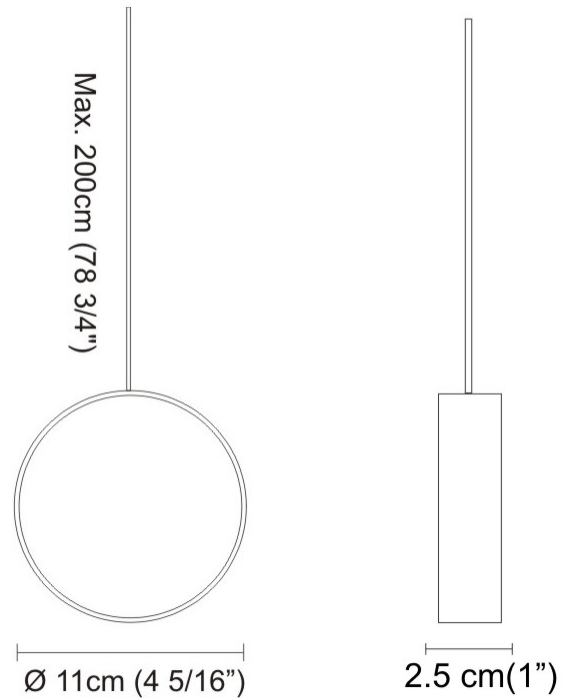

GENERAL

Series: Do Not Disturb _____
Brand: Knikerboker _____
Division: Design _____
Mounting Type: Suspension _____
Mounting Location: Ceiling _____
Subcategory: Ambient _____

PHYSICAL

Shape: Round _____
Length (mm): 110 _____
Length (in): 4 5/16 _____
Width (mm): 25 _____
Width (in): 1 _____
Max. Overall Height (mm): 2000 _____
Max. Overall Height (in): 78 3/4 _____
Light Distribution: Direct / Indirect _____
Diffuser: Opal _____
Fixture Finish: EWH / EBK / MAN / COF / PRD / SLF / GLF / CLF / BRL _____
Fixture Material: Metal _____
Cable Details: Silicon Coaxial Cable 1500mm _____

ELECTRICAL

Lamp Type: LED _____
Input Wattage (W): 8 _____
Total Output Wattage (W): 7 _____
Dimming: 0-10V Dimming / Phase Dimming (120Vac Only) _____
Driver Included: Yes _____
Driver Location: Integrated _____
Driver Type: Constant Voltage - 120 / 277Vac _____
Driver Class: Class 2 _____
Input Voltage (V): 120 - 277 _____
Output Voltage (V): 24 _____
Upon Request: (Not included - see components) Remote: 0-10Vdc dimming / (Included) Integral: Phase dimming @120Vac only / Non-dimming 277Vac _____

LED

Number of LEDs: 1 _____
Color Temperature (°K): 3000 _____
Max. Delivered Lumen (lm): 1000 _____
CRI: >85 CRI _____
Lamp Life (hrs): 50000 _____

OPTICAL

RATINGS AND CERTIFICATIONS

Certified By: Certified for North American Standards _____
IP rating: IP20 _____