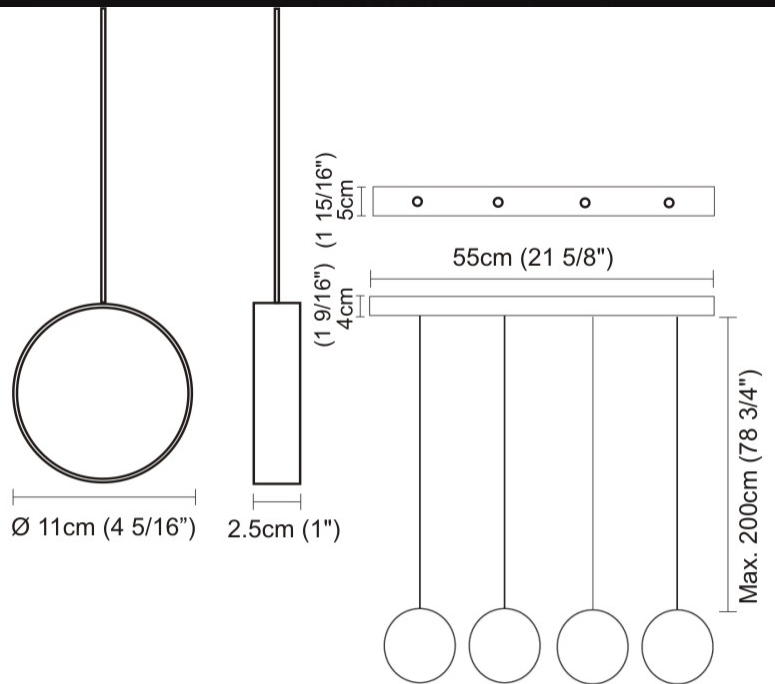

PROJECT	
TYPE	
SPECIFIER	
QUANTITY	
DATE	

DO NOT DISTURB SUSPENSION

D131117-

base number   Finish
Options

1. To build a product code in our configurator select the specify button on the base model # product page
2. To build a manual product code on this datasheet choose from the options listed below in blue font and add the suffix to the base model #

GENERAL

Series: Do Not Disturb
Brand: Knikerboker
Division: Design
Mounting Type: Suspension
Mounting Location: Ceiling
Subcategory: Ambient

PHYSICAL

Shape: Round
Length (mm): 550
Length (in): 21 ⁵/₈
Width (mm): 50
Width (in): 2
Light Distribution: Direct / Indirect
Diffuser: Opal
Fixture Finish: EWH / EBK / MAN / COF / PRD / SLF / GLF / CLF / BRL
Fixture Material: Aluminum
Cable Details: Silicon Coaxial Cable 1500mm / 59 1/16"

ELECTRICAL

Lamp Type: LED
Input Wattage (W): 32
Total Output Wattage (W): 28
Dimming: 0-10V Dimming / Phase Dimming (120Vac Only)
Driver Included: Yes
Driver Location: Integrated
Driver Type: Constant Voltage - Universal
Driver Class: Class 2
Input Voltage (V): 120 - 277
Output Voltage (V): 24
Upon Request: (Not included - see components) Remote: Phase dimming @120Vac only / (Included) Integral: 0-10Vdc dimming / 277Vac

LED

Number of LEDs: 4
Color Temperature (°K): 3000
Max. Delivered Lumen (lm): 4000
CRI: >85 CRI
Lamp Life (hrs): 50000

OPTICAL

RATINGS AND CERTIFICATIONS

Certified By: Certified for North American Standards
IP rating: IP20