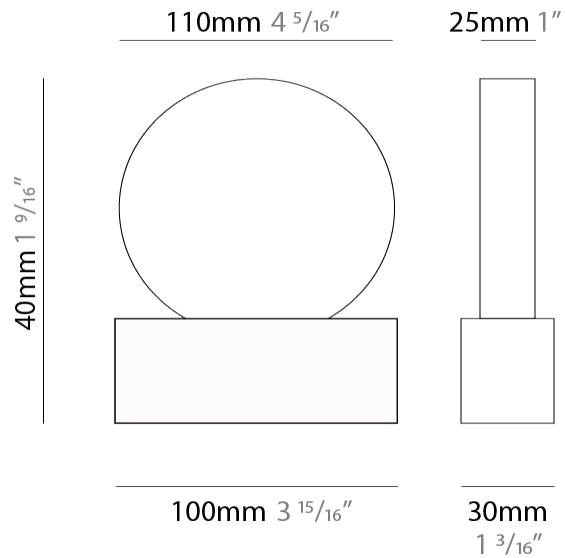

PROJECT
TYPE
SPECIFIER
QUANTITY
DATE

DO NOT DISTURB PORTABLE

D134019-

base number   Finish
Options

1. To build a product code in our configurator select the specify button on the base model # product page
2. To build a manual product code on this datasheet choose from the options listed below in blue font and add the suffix to the base model #

GENERAL

Series: Do Not Disturb
Brand: Knikerboker
Division: Design
Mounting Type: Portable
Mounting Location: Table
Subcategory: Table

PHYSICAL

Shape: Round
Length (mm): 110
Length (in): 4 5/16
Width (mm): 30
Width (in): 1 3/16
Height (mm): 140
Height (in): 5 1/2
Light Distribution: Direct / Indirect
Diffuser: Opal
Fixture Finish: EWH / EBK / MAN / COF / PRD / SLF / GLF / CLF / BRL
Fixture Material: Metal

ELECTRICAL

Lamp Type: LED
Total Output Wattage (W): 8
Dimming: Non-Dimmable
Driver Included: Yes
Driver Location: Integrated
Driver Type: Constant Voltage 120Vac
Driver Class: Class 2
Input Voltage (V): 120
Output Voltage (V): 24

LED

Number of LEDs: 1
Color Temperature (°K): 3000
Max. Delivered Lumen (lm): 1000
CRI: >85 CRI

OPTICAL

RATINGS AND CERTIFICATIONS

Certified By: Certified for North American Standards
IP rating: IP20