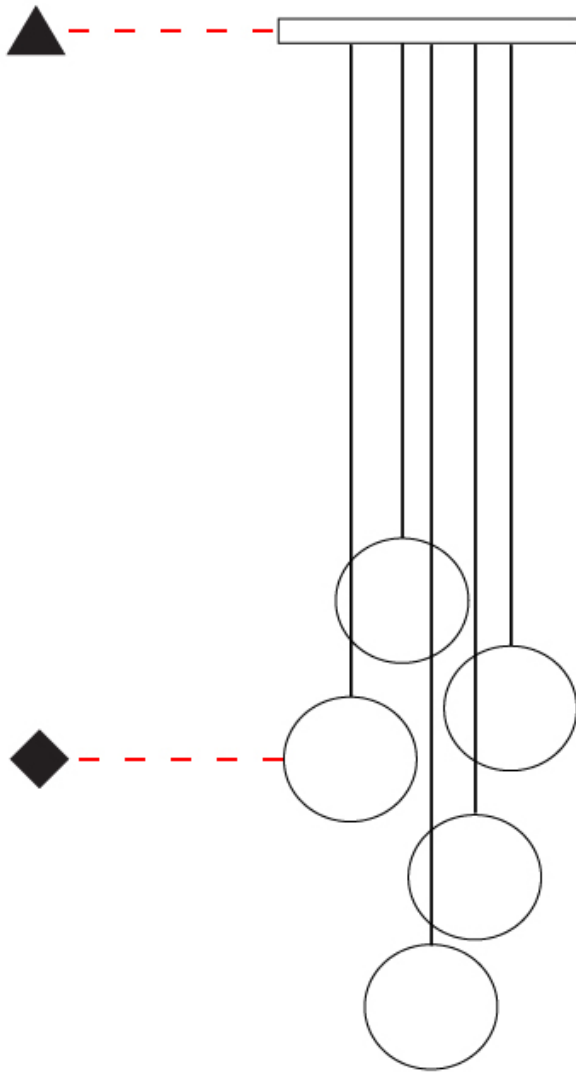

DO NOT DISTURB SUSPENSION

D131121-

PROJECT

TYPE

SPECIFIER

QUANTITY

DATE

D