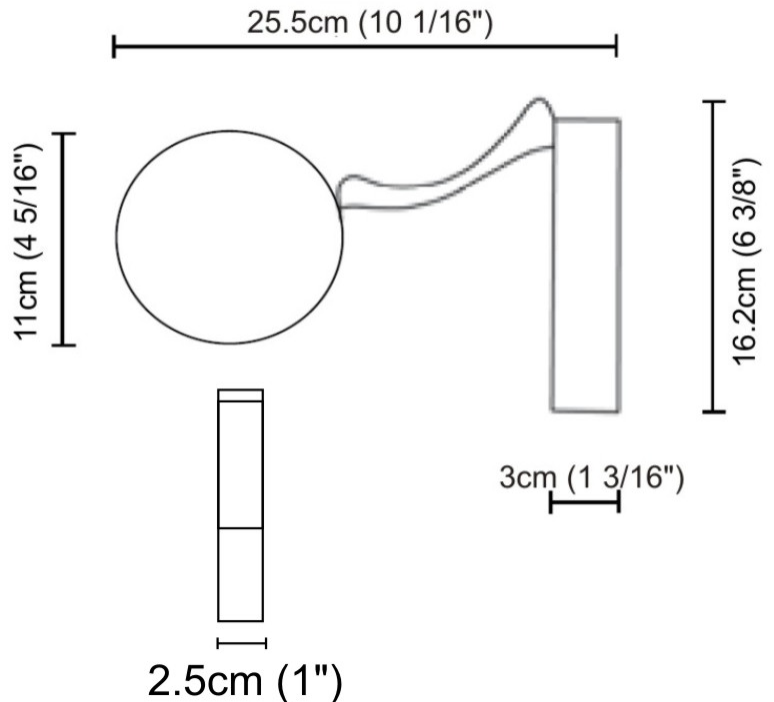

DO NOT DISTURB SURFACE

D133027-

base number _____
Finish _____
Options _____

1. To build a product code in our configurator select the specify button on the base model # product page
2. To build a manual product code on this datasheet choose from the options listed below in blue font and add the suffix to the base model #

GENERAL

Series: Do Not Disturb
Brand: Knikerboker
Division: Design
Mounting Type: Surface
Mounting Location: Wall
Subcategory: Ambient

PHYSICAL

Shape: Round
Diameter (mm): 110
Diameter (in): 4 ⁵/₁₆
Length (mm): 30
Length (in): 1 ³/₁₆
Width (mm): 25
Width (in): 1
Height (mm): 162
Height (in): 6 ³/₈
Extension (mm): 255
Extension (in): 10 ¹/₁₆
Light Distribution: Direct / Indirect
Diffuser: Opal
Fixture Finish: [EWH](#) / [EBK](#) / [MAN](#) / [COF](#) / [PRD](#) / [SLF](#) / [GLF](#) / [CLF](#) / [BRL](#)
Fixture Material: Metal

ELECTRICAL

Lamp Type: LED
Total Output Wattage (W): 8
Dimming: Non-Dimmable
Driver Included: Yes
Driver Location: Integrated
Driver Type: Constant Voltage - Universal
Driver Class: Class 2
Input Voltage (V): 120 - 277
Upon Request: Integral: Phase dimming 120Vac / (See components)
Remote: 0-10Vdc dimming

LED

Number of LEDs: 1
Color Temperature (°K): 3000
Max. Delivered Lumen (lm): 1000
CRI: >85 CRI
Lamp Life (hrs): 50000

OPTICAL

RATINGS AND CERTIFICATIONS

Certified By: Certified for North American Standards
IP rating: IP20