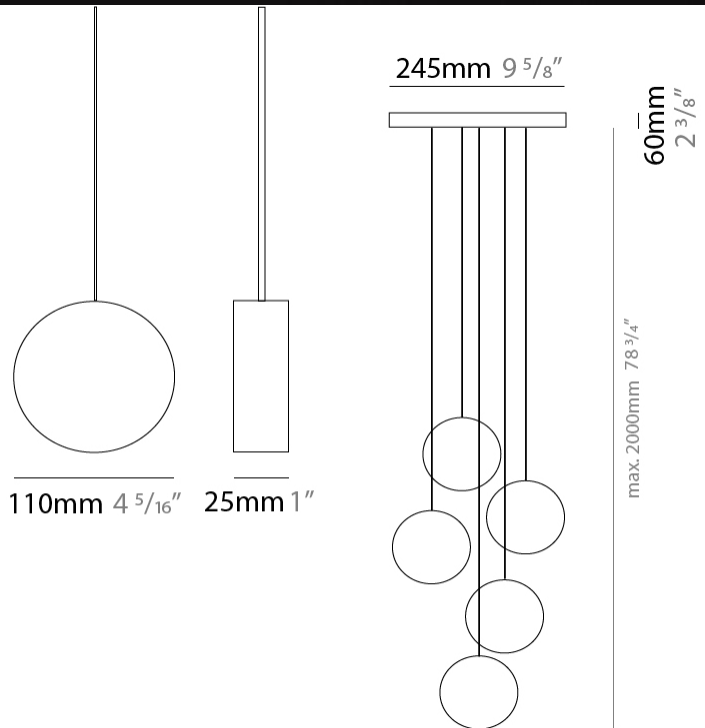

DO NOT DISTURB SUSPENSION

D131121-

base number _____
Finish _____
Options _____

1. To build a product code in our configurator select the specify button on the base model # product page
2. To build a manual product code on this datasheet choose from the options listed below in blue font and add the suffix to the base model #

GENERAL

Series: Do Not Disturb
Brand: Knikerboker
Division: Design
Mounting Type: Suspension
Mounting Location: Ceiling
Subcategory: Ambient

PHYSICAL

Shape: Round
Diameter (mm): 245
Diameter (in): 9 5/8
Height (mm): 1500
Height (in): 59 1/16
Light Distribution: Direct / Indirect
Diffuser: Opal
Fixture Finish: EWH / EBK / MAN / COF / PRD / SLF / GLF / CLF / BRL
Fixture Material: Aluminum
Cable Details: Silicon Coaxial Cable 1500mm / 59 1/16"

ELECTRICAL

Lamp Type: LED
Input Wattage (W): 40
Total Output Wattage (W): 35
Dimming: Non-Dimmable
Driver Included: Yes
Driver Location: Integrated
Driver Type: Constant Voltage - Universal
Driver Class: Class 2
Input Voltage (V): 120 - 277
Output Voltage (V): 24
Upon Request: Remote: Phase dimming @120Vac only / Integral: 0-10Vdc dimming

LED

Number of LEDs: 5
Color Temperature (°K): 3000
Max. Delivered Lumen (lm): 5000
CRI: >85 CRI
Lamp Life (hrs): 50000

OPTICAL

RATINGS AND CERTIFICATIONS

Certified By: Certified for North American Standards
IP rating: IP20