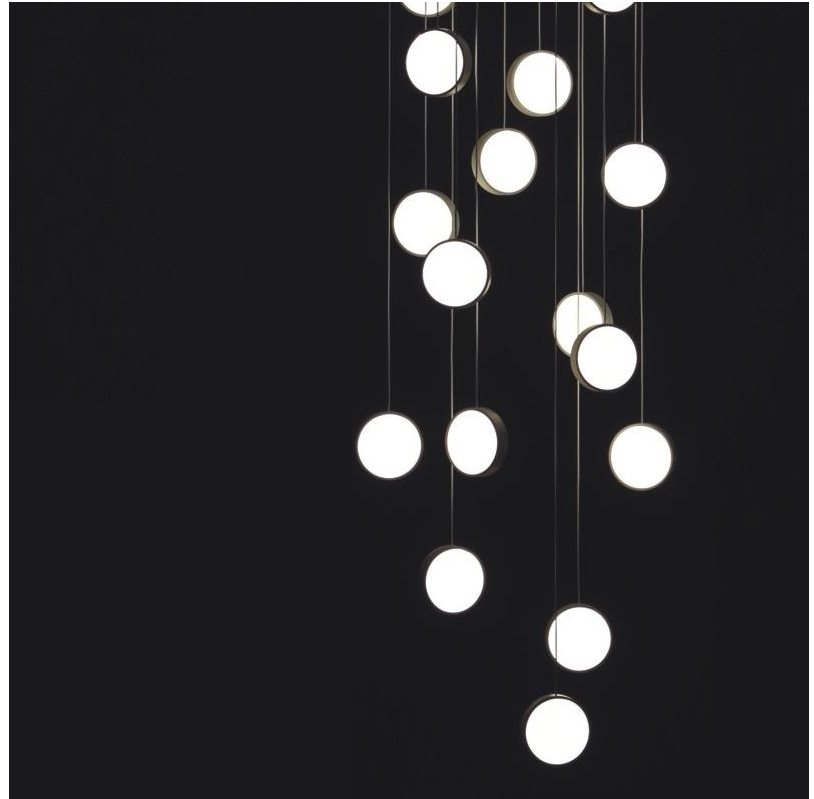

DO NOT DISTURB SUSPENSION

D131561-

base number _____
Finish _____
Options _____

1. To build a product code in our configurator select the specify button on the base model # product page
2. To build a manual product code on this datasheet choose from the options listed below in blue font and add the suffix to the base model #

GENERAL

Series: Do Not Disturb
Brand: Knikerboker
Division: Design
Mounting Type: Suspension
Mounting Location: Ceiling
Subcategory: Pendant

PHYSICAL

Shape: Round
Diameter (mm): 500
Diameter (in): 19 11/16
Extension (mm): 1500
Extension (in): 59 1/16
Light Distribution: Direct / Indirect
Diffuser: Opal
Fixture Finish: EWH / EBK / MAN / COF / PRD / SLF / GLF / CLF / BRL
Fixture Material: Aluminum
Cable Details: Silicion Coaxial Cable 1500 / 59 1/16

ELECTRICAL

Lamp Type: LED
Input Wattage (W): 80
Total Output Wattage (W): 70
Dimming: Non-Dimmable / 0-10V Dimming
Driver Included: Yes
Driver Location: Integrated
Driver Type: Constant Voltage - Universal
Driver Class: Class 2
Input Voltage (V): 120 - 277
Output Voltage (V): 24
Upon Request: Remote: Phase dimming @120Vac only

LED

Number of LEDs: 10
Color Temperature (°K): 3000
Max. Delivered Lumen (lm): 10000
CRI: >85 CRI
Lamp Life (hrs): 50000

OPTICAL

RATINGS AND CERTIFICATIONS

Certified By: CSA Certified to UL and CSA Standards
IP rating: IP20