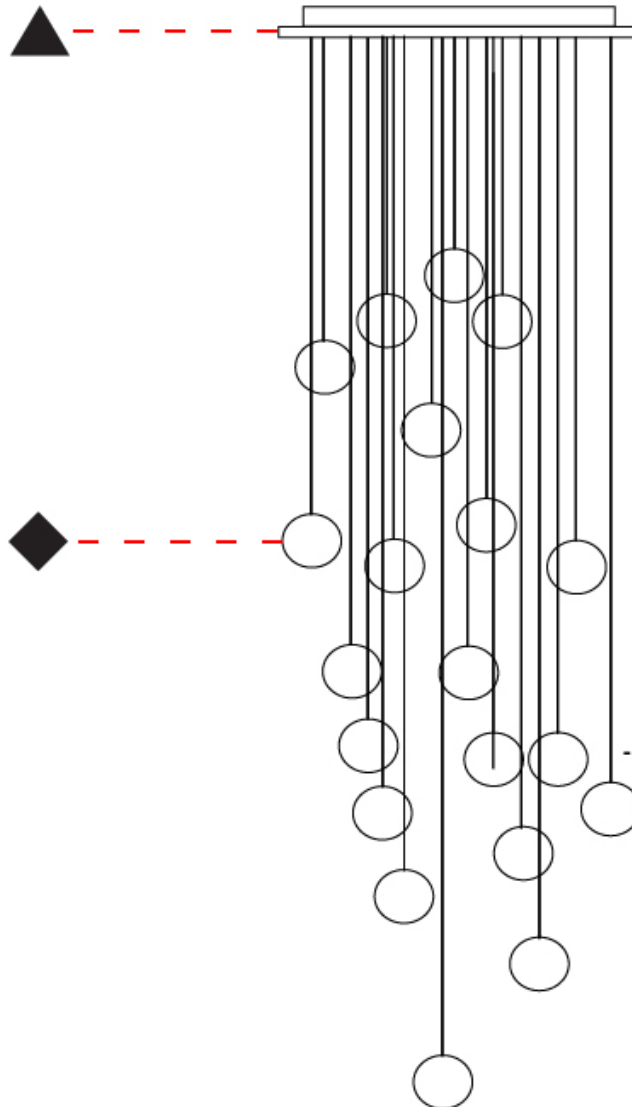

DO NOT DISTURB SUSPENSION

D131125-

PROJECT

TYPE

SPECIFIER

QUANTITY

DATE

D