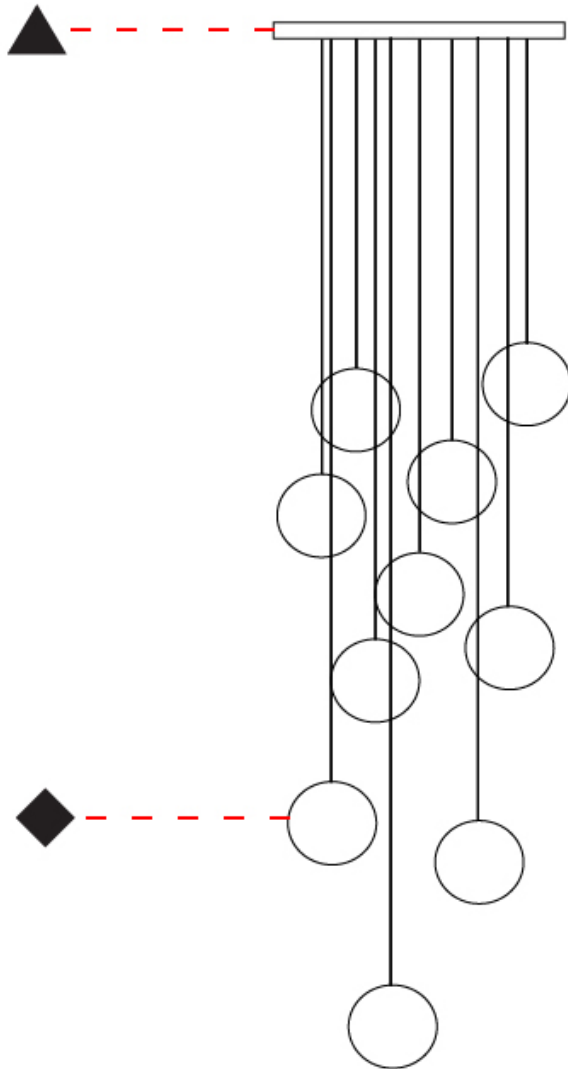

DO NOT DISTURB SUSPENSION

D131561-

PROJECT	_____
TYPE	_____
SPECIFIER	_____
QUANTITY	_____
DATE	_____

D